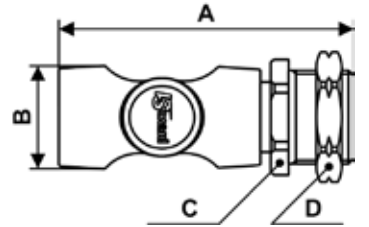

PREVOS1 SAFETY QUICK COUPLINGS - ASI 06

Bulkhead coupler

Profile : ARO 210

Min / Max operating pressure	Flow rate at 6 bar	ID passage	Min. / Max temperature
2 / 12 bar	800 l/min	6 mm	-15 / 70 °C

Part number	Male thread	Dim. A (mm)	Dim. B (mm)	Dim. C (mm)	Dim. D (mm)
ASI 062101	G1/4	84	30	29	32